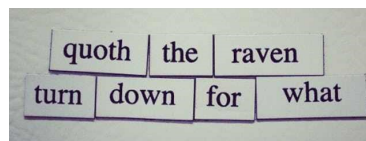

RPHS Makerspace

CHALLENGE

April National
is... POETRY
MONTH

Create a found poem and submit it to Ms. Lemke for a chance to win a prize!

For book spine and magnetic poetry take a picture of your poem and email Ms. Lemke at jlemke@rpsd.org.