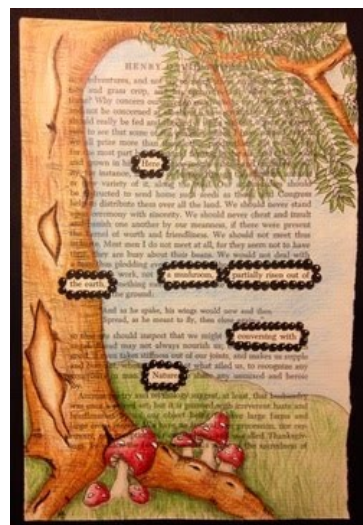

RPHS Makerspace

CHALLENGE

April National
is... POETRY
MONTH

Create a found poem and submit it to Ms. Lemke for a chance to win a prize!

For book spine and magnetic poetry take a picture of your poem and email Ms. Lemke at jlemke@rpsd.org.