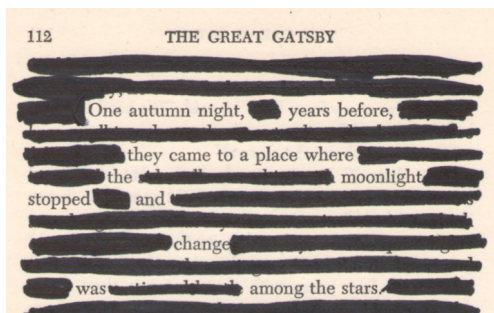

RPHS Makerspace

CHALLENGE

April National
is... POETRY
MONTH

Create a found poem and submit it to Ms. Lemke for a chance to win a prize!

For book spine and magnetic poetry take a picture of your poem and email Ms. Lemke at jlemke@rpsd.org.